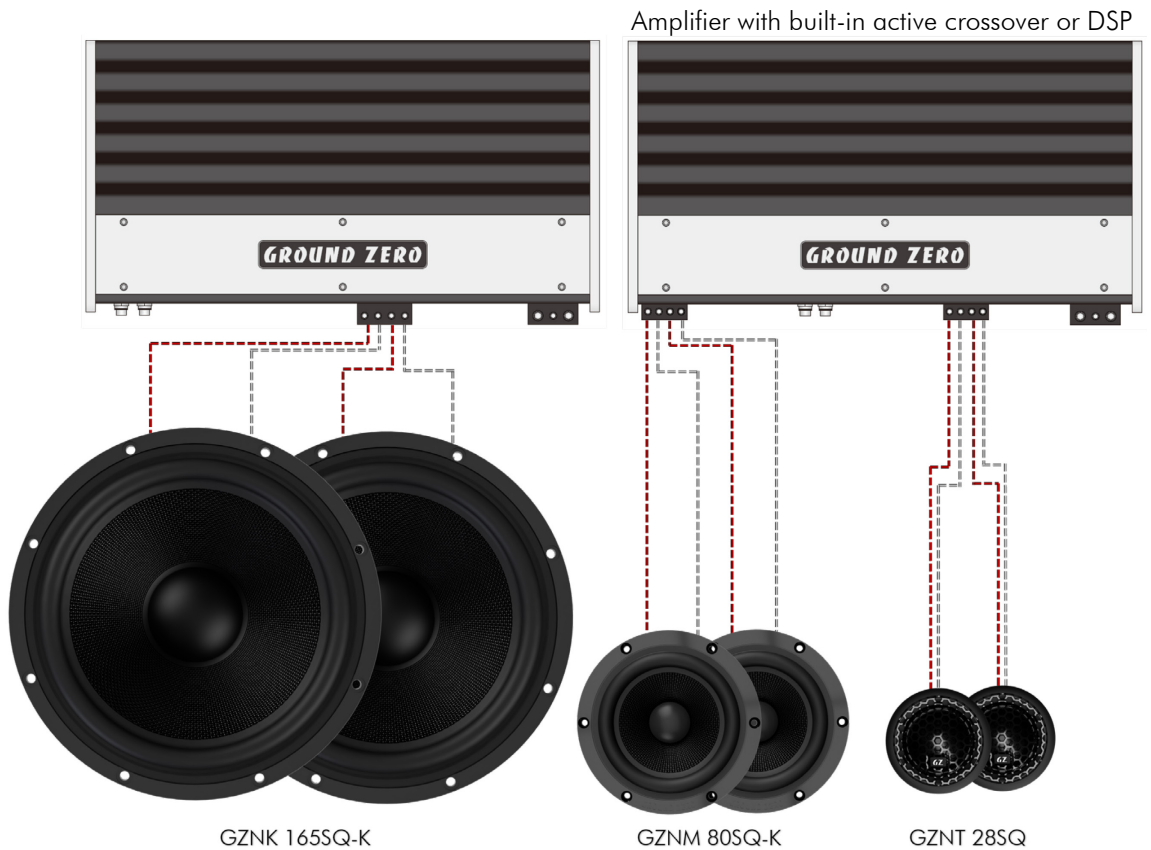

GROUND ZERO GZNK 165SQ-K

Dimensions

Frequency Response

GROUND ZERO GZNK 165SQ-K

2-Way Setup Wiring

3-Way Setup Wiring

Safety Instructions

Safety instructions: Keep all parts of the content and the packaging away from children and pets to avoid accidents and the risk of suffocation. Permanently extreme levels of over 85 dB can lead to irreparable damage to the hearing. Music systems with high amplifier output power can reach levels of 130 dB or more. Extreme levels can also hinder the perception of important traffic noises and distract from what is happening on the road. Ground Zero GmbH and its sales partners expressly assume no responsibility for hearing damage, physical damage or any damage to property or consequential damage resulting from improper or careless use or improper installation of its products. In particular, any claims are forfeited through the use under competitive conditions.