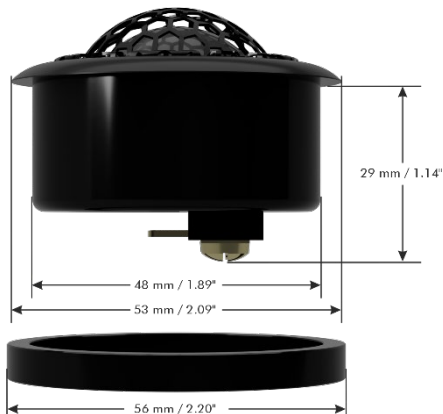

GROUND ZERO®

GERMAN ENGINEERING

NUCLEAR SERIES

SQ Tweeter

GZNT 28SQ

Features

- 28 mm / 1.1" SQ tweeter
- Precision-coated silk dome
- Anodized aluminum housing
- Gold-plated terminals
- Vented neodymium motor
- GZ design fastening rim and hexagon-style protection grill
- For active crossover use