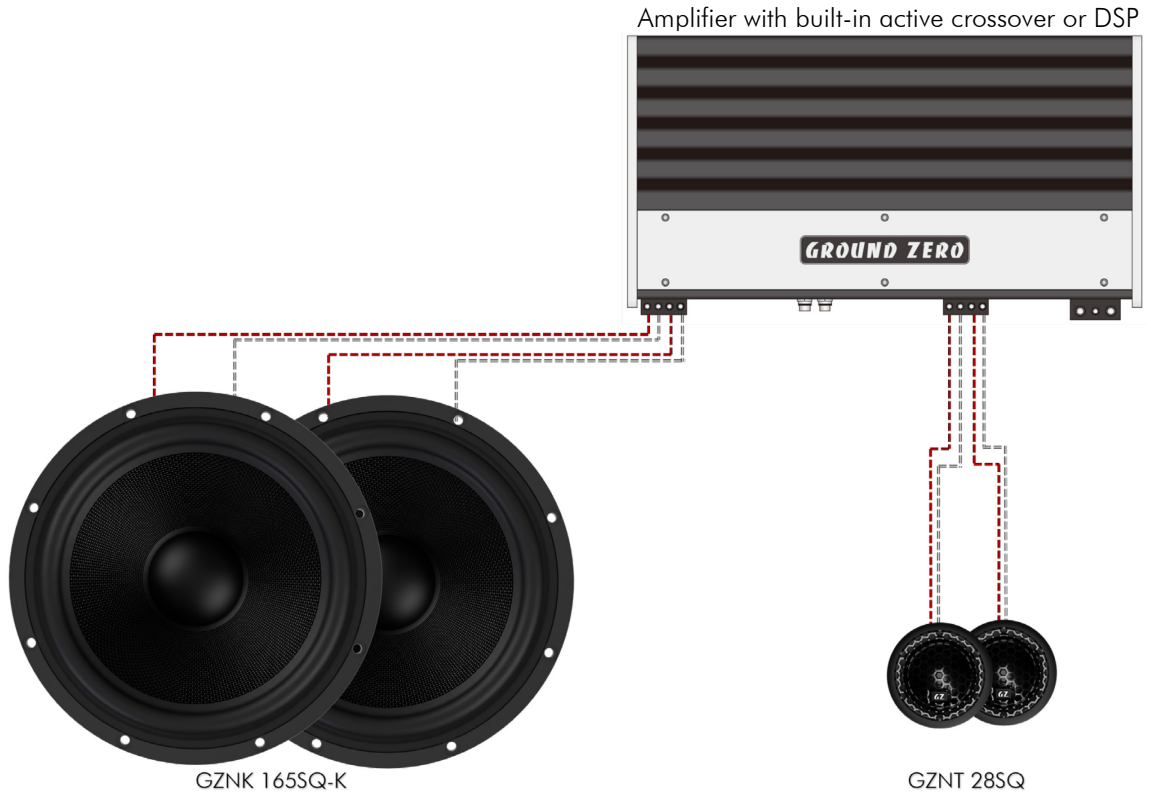

GROUND ZERO GZNK 165SQ-K

Dimensions

Frequency Response

GROUND ZERO GZNK 165SQ-K

2-Way Setup Wiring

3-Way Setup Wiring

Safety Instructions

Safety instructions: Keep all parts of the content and the packaging away from children and pets to avoid accidents and the risk of suffocation. Permanently extreme levels of over 85 dB can lead to irreparable damage to the hearing. Music systems with high amplifier output power can reach levels of 130 dB or more. Extreme levels can also hinder the perception of important traffic noises and distract from what is happening on the road. Ground Zero GmbH and its sales partners expressly assume no responsibility for hearing damage, physical damage or any damage to property or consequential damage resulting from improper or careless use or improper installation of its products. In particular, any claims are forfeited through the use under competitive conditions.